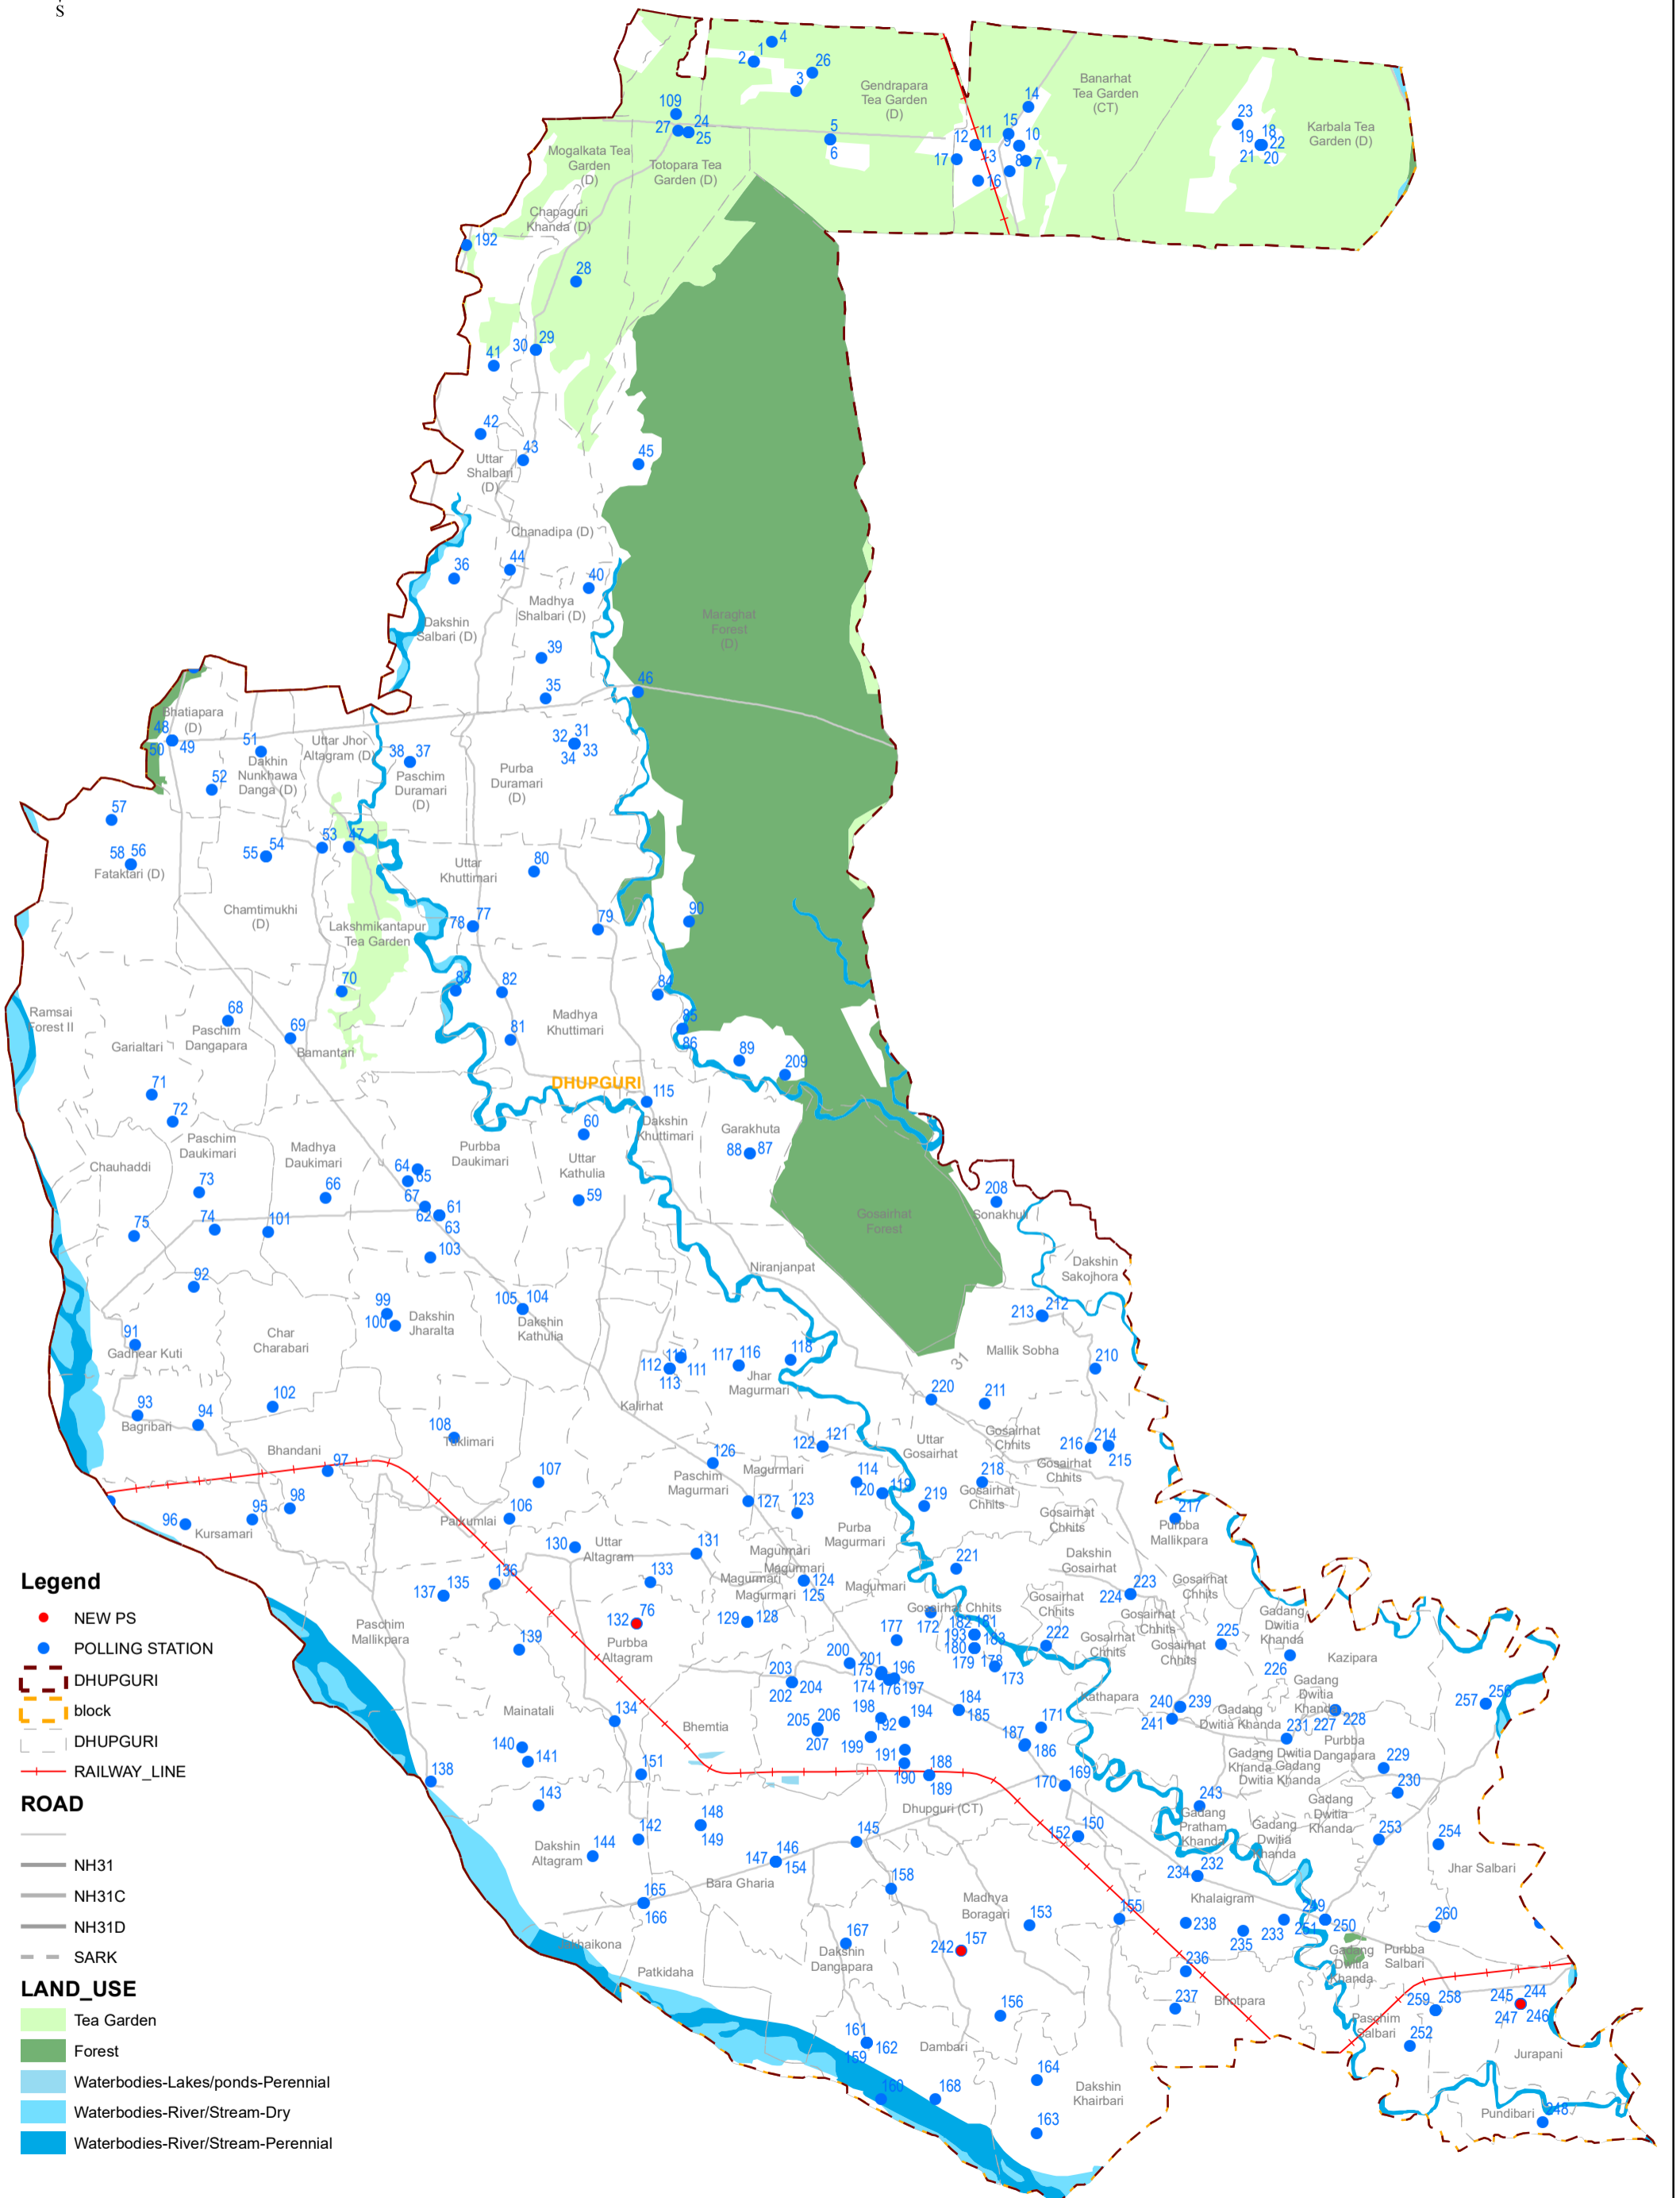

15 - DHUPGURI (SC) AC

- Legend**
- NEW PS
 - POLLING STATION
 - DHUPGURI
 - block
 - DHUPGURI
 - RAILWAY_LINE

- ROAD**
- NH31
 - NH31C
 - NH31D
 - SARK

- LAND_USE**
- Tea Garden
 - Forest
 - Waterbodies-Lakes/ponds-Perennial
 - Waterbodies-River/Stream-Dry
 - Waterbodies-River/Stream-Perennial