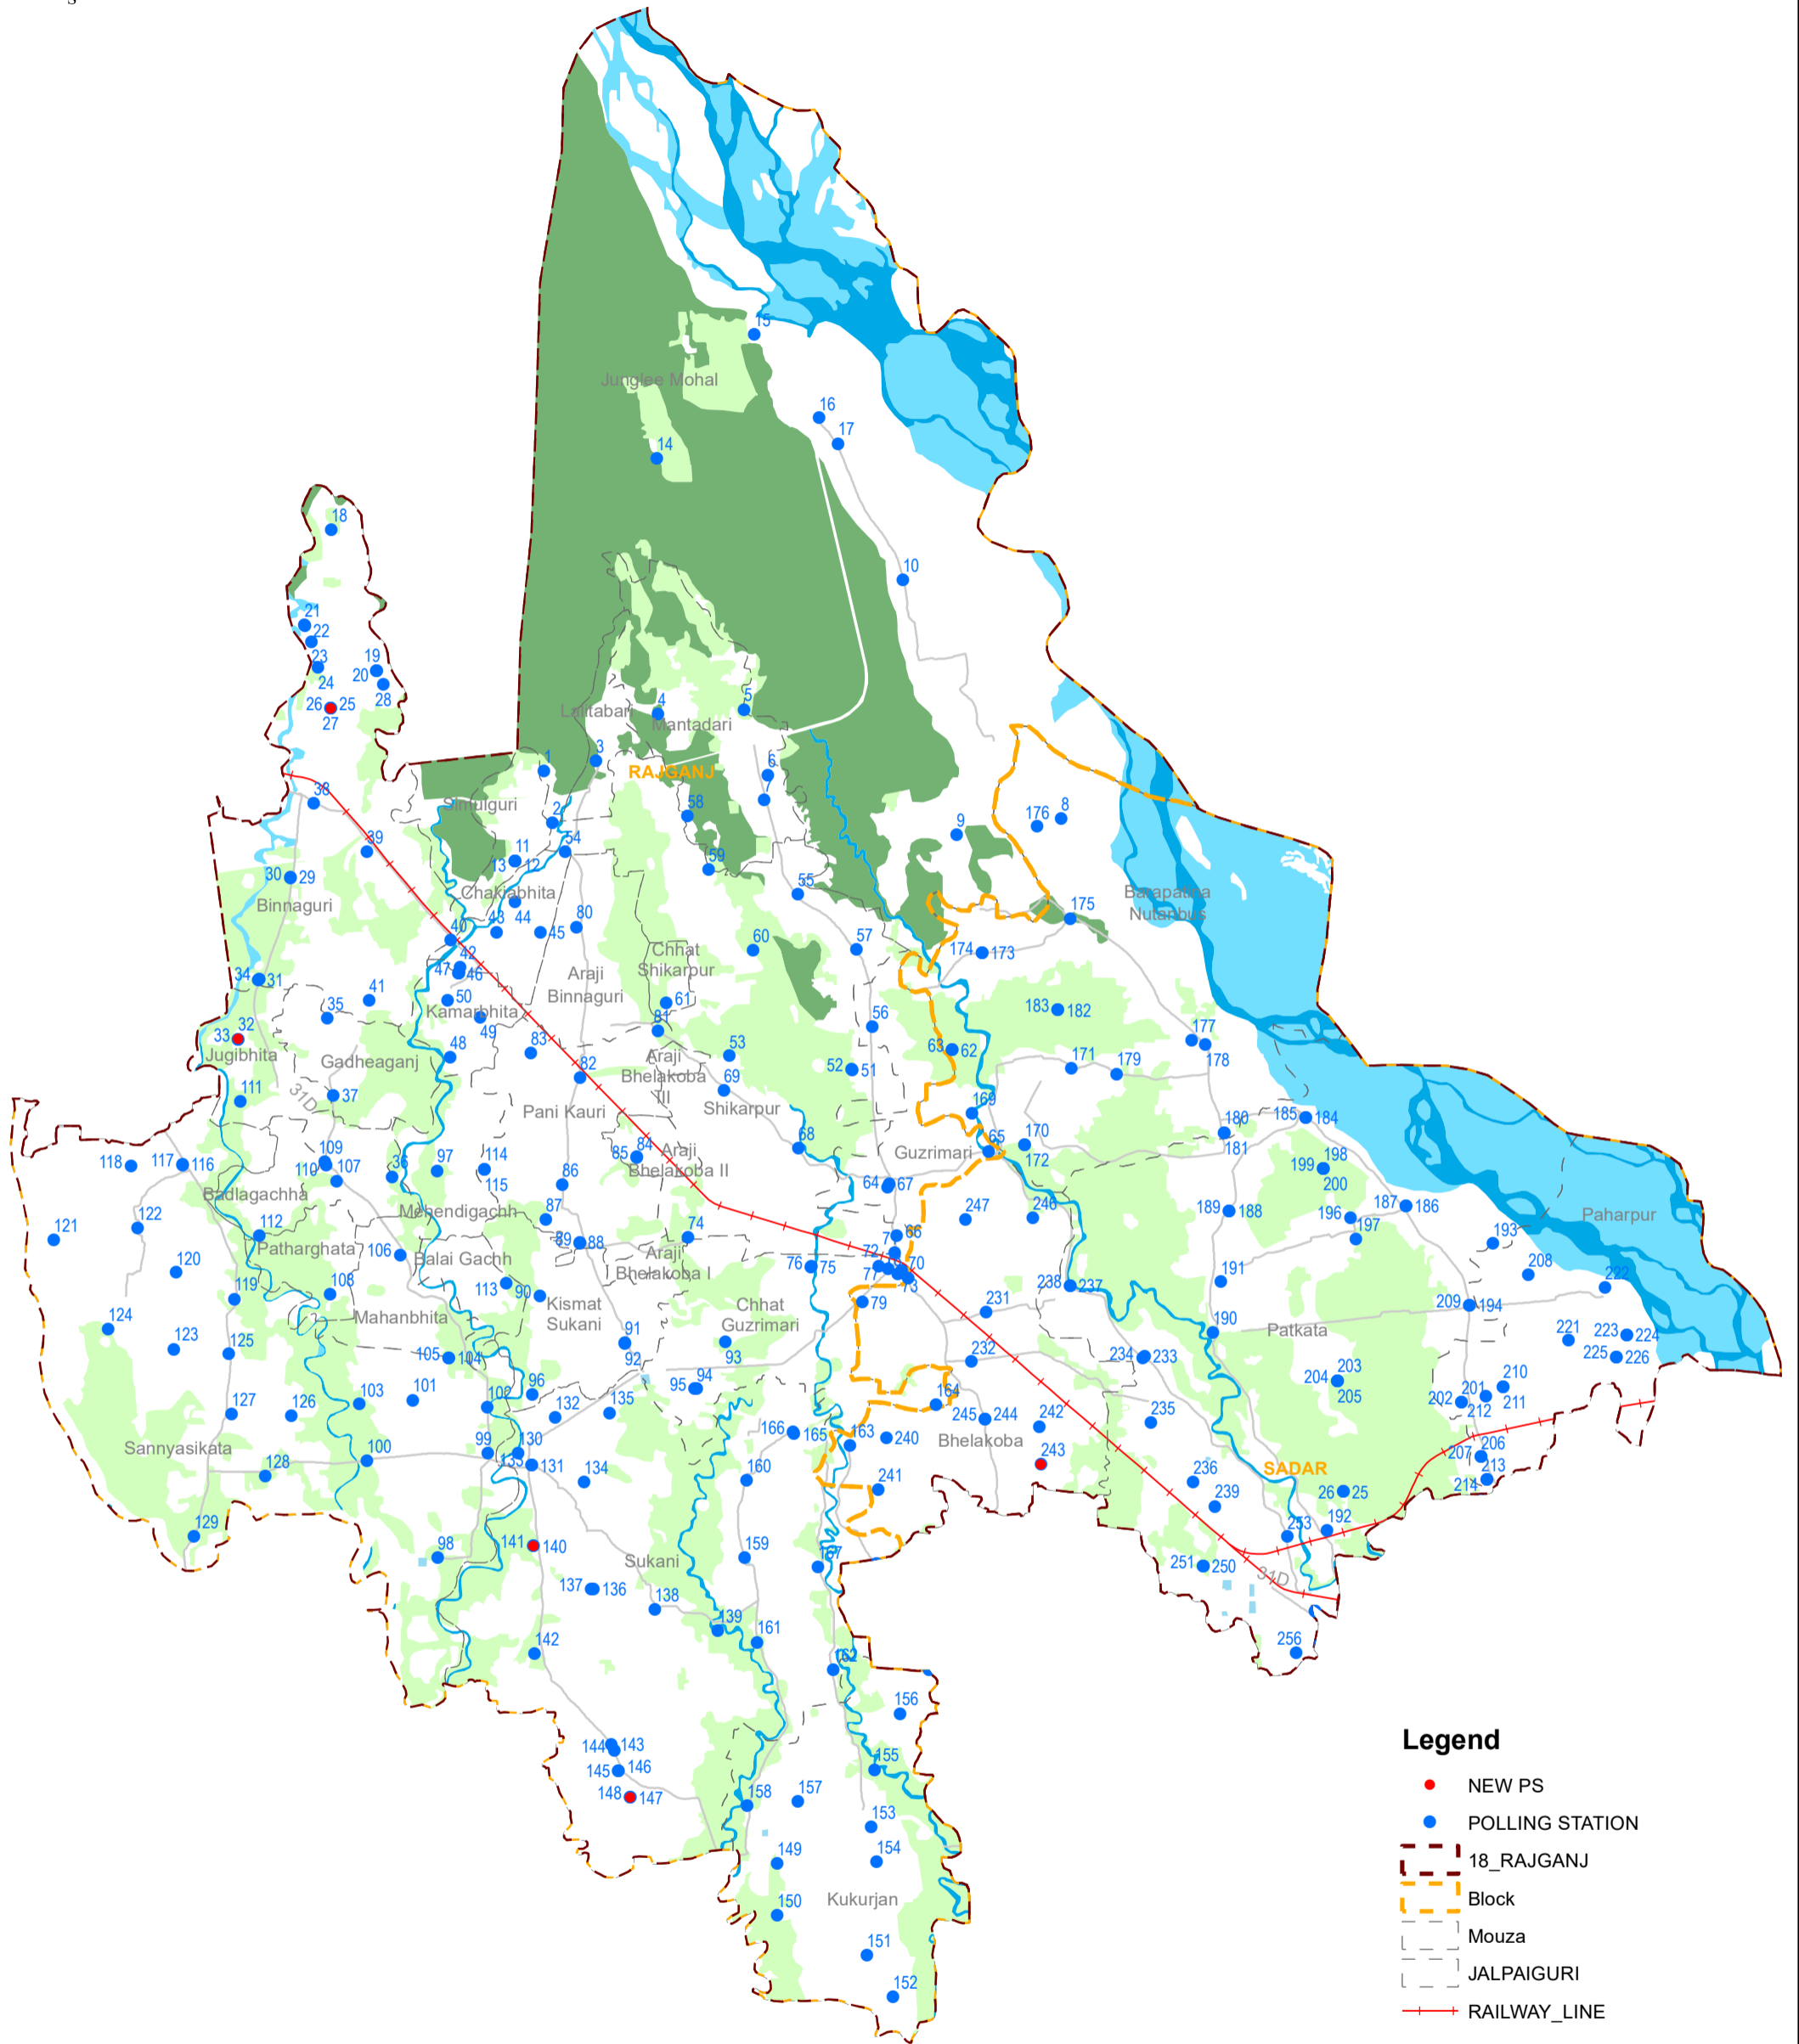

18 - RAJGANJ (SC) AC

Legend

- NEW PS
- POLLING STATION
- 18_RAJGANJ
- Block
- Mouza
- JALPAIGURI
- RAILWAY_LINE
- NH31
- NH31C
- NH31D
- SARK
- Tea Garden
- Forest
- Waterbodies-Lakes/ponds-Perennial
- Waterbodies-River/Stream-Dry
- Waterbodies-River/Stream-Perennial