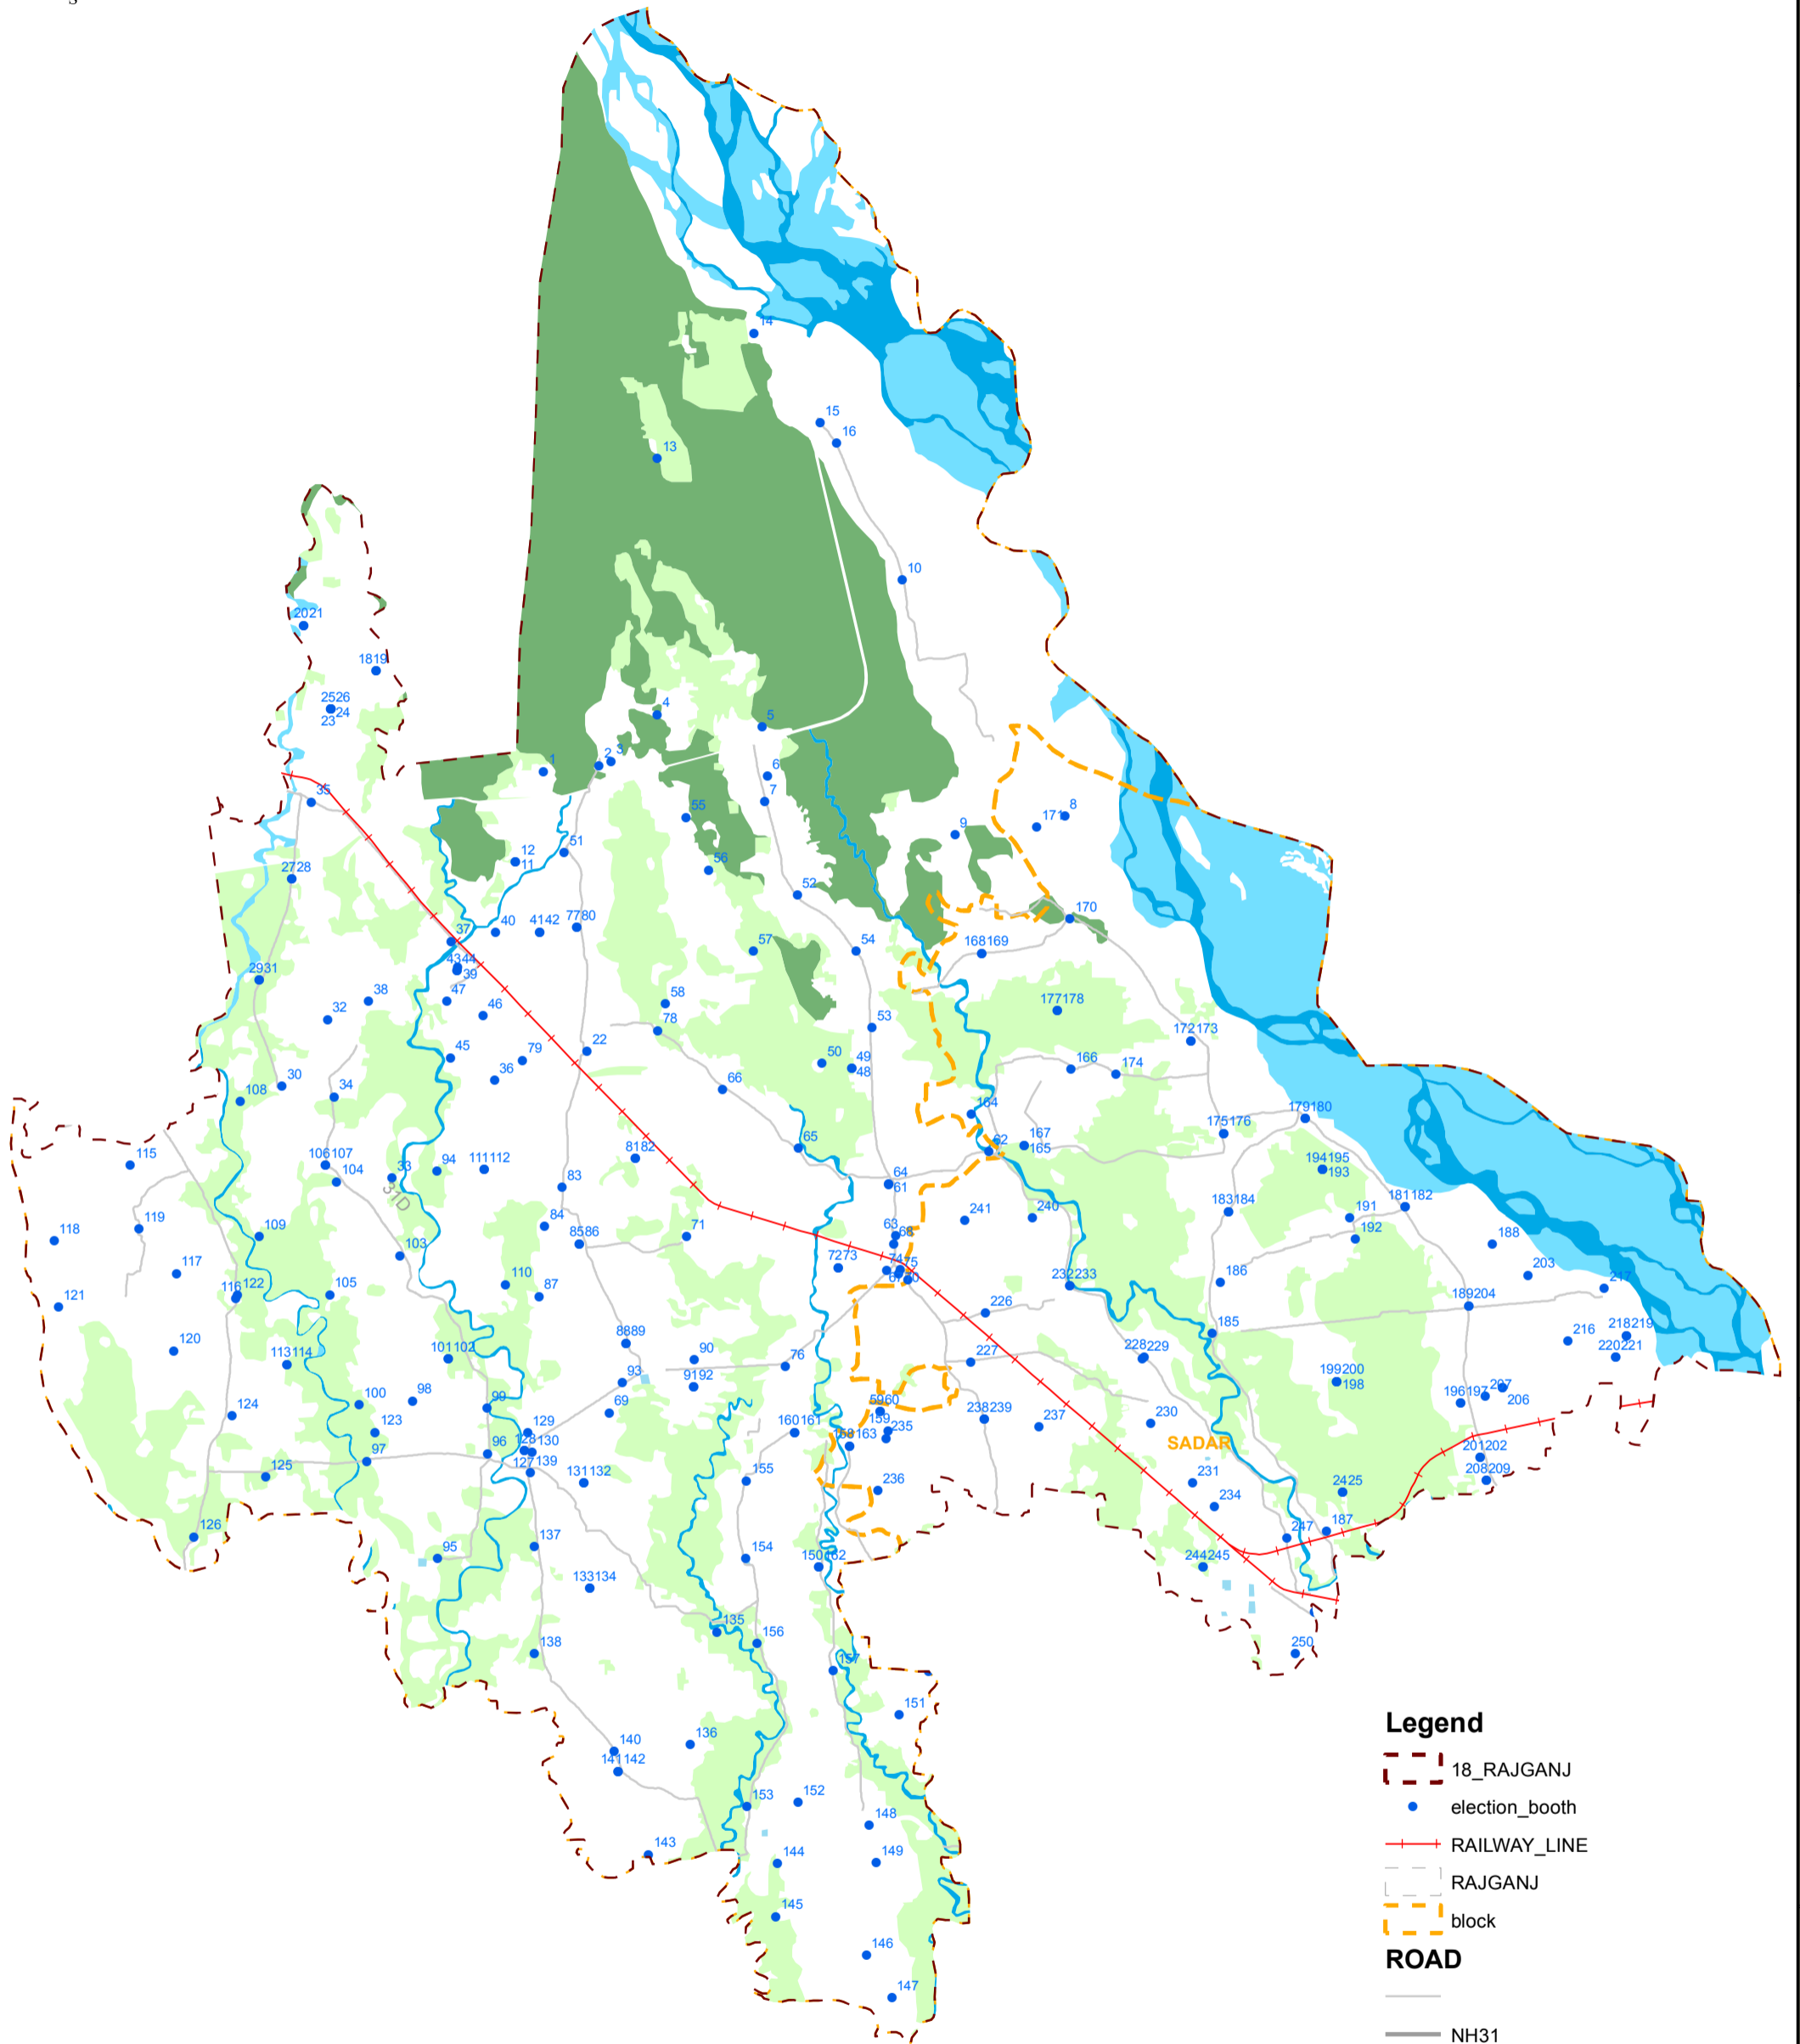

18 - RAJGANJI (SC) AC

Legend

- 18_RAJGANJ
- election_booth
- RAILWAY_LINE
- RAJGANJ
- block

ROAD

- NH31
- NH31C
- NH31D
- SARK

LAND_USE

- Tea Garden
- Forest
- Waterbodies-Lakes/ponds-Perennial
- Waterbodies-River/Stream-Dry
- Waterbodies-River/Stream-Perennial