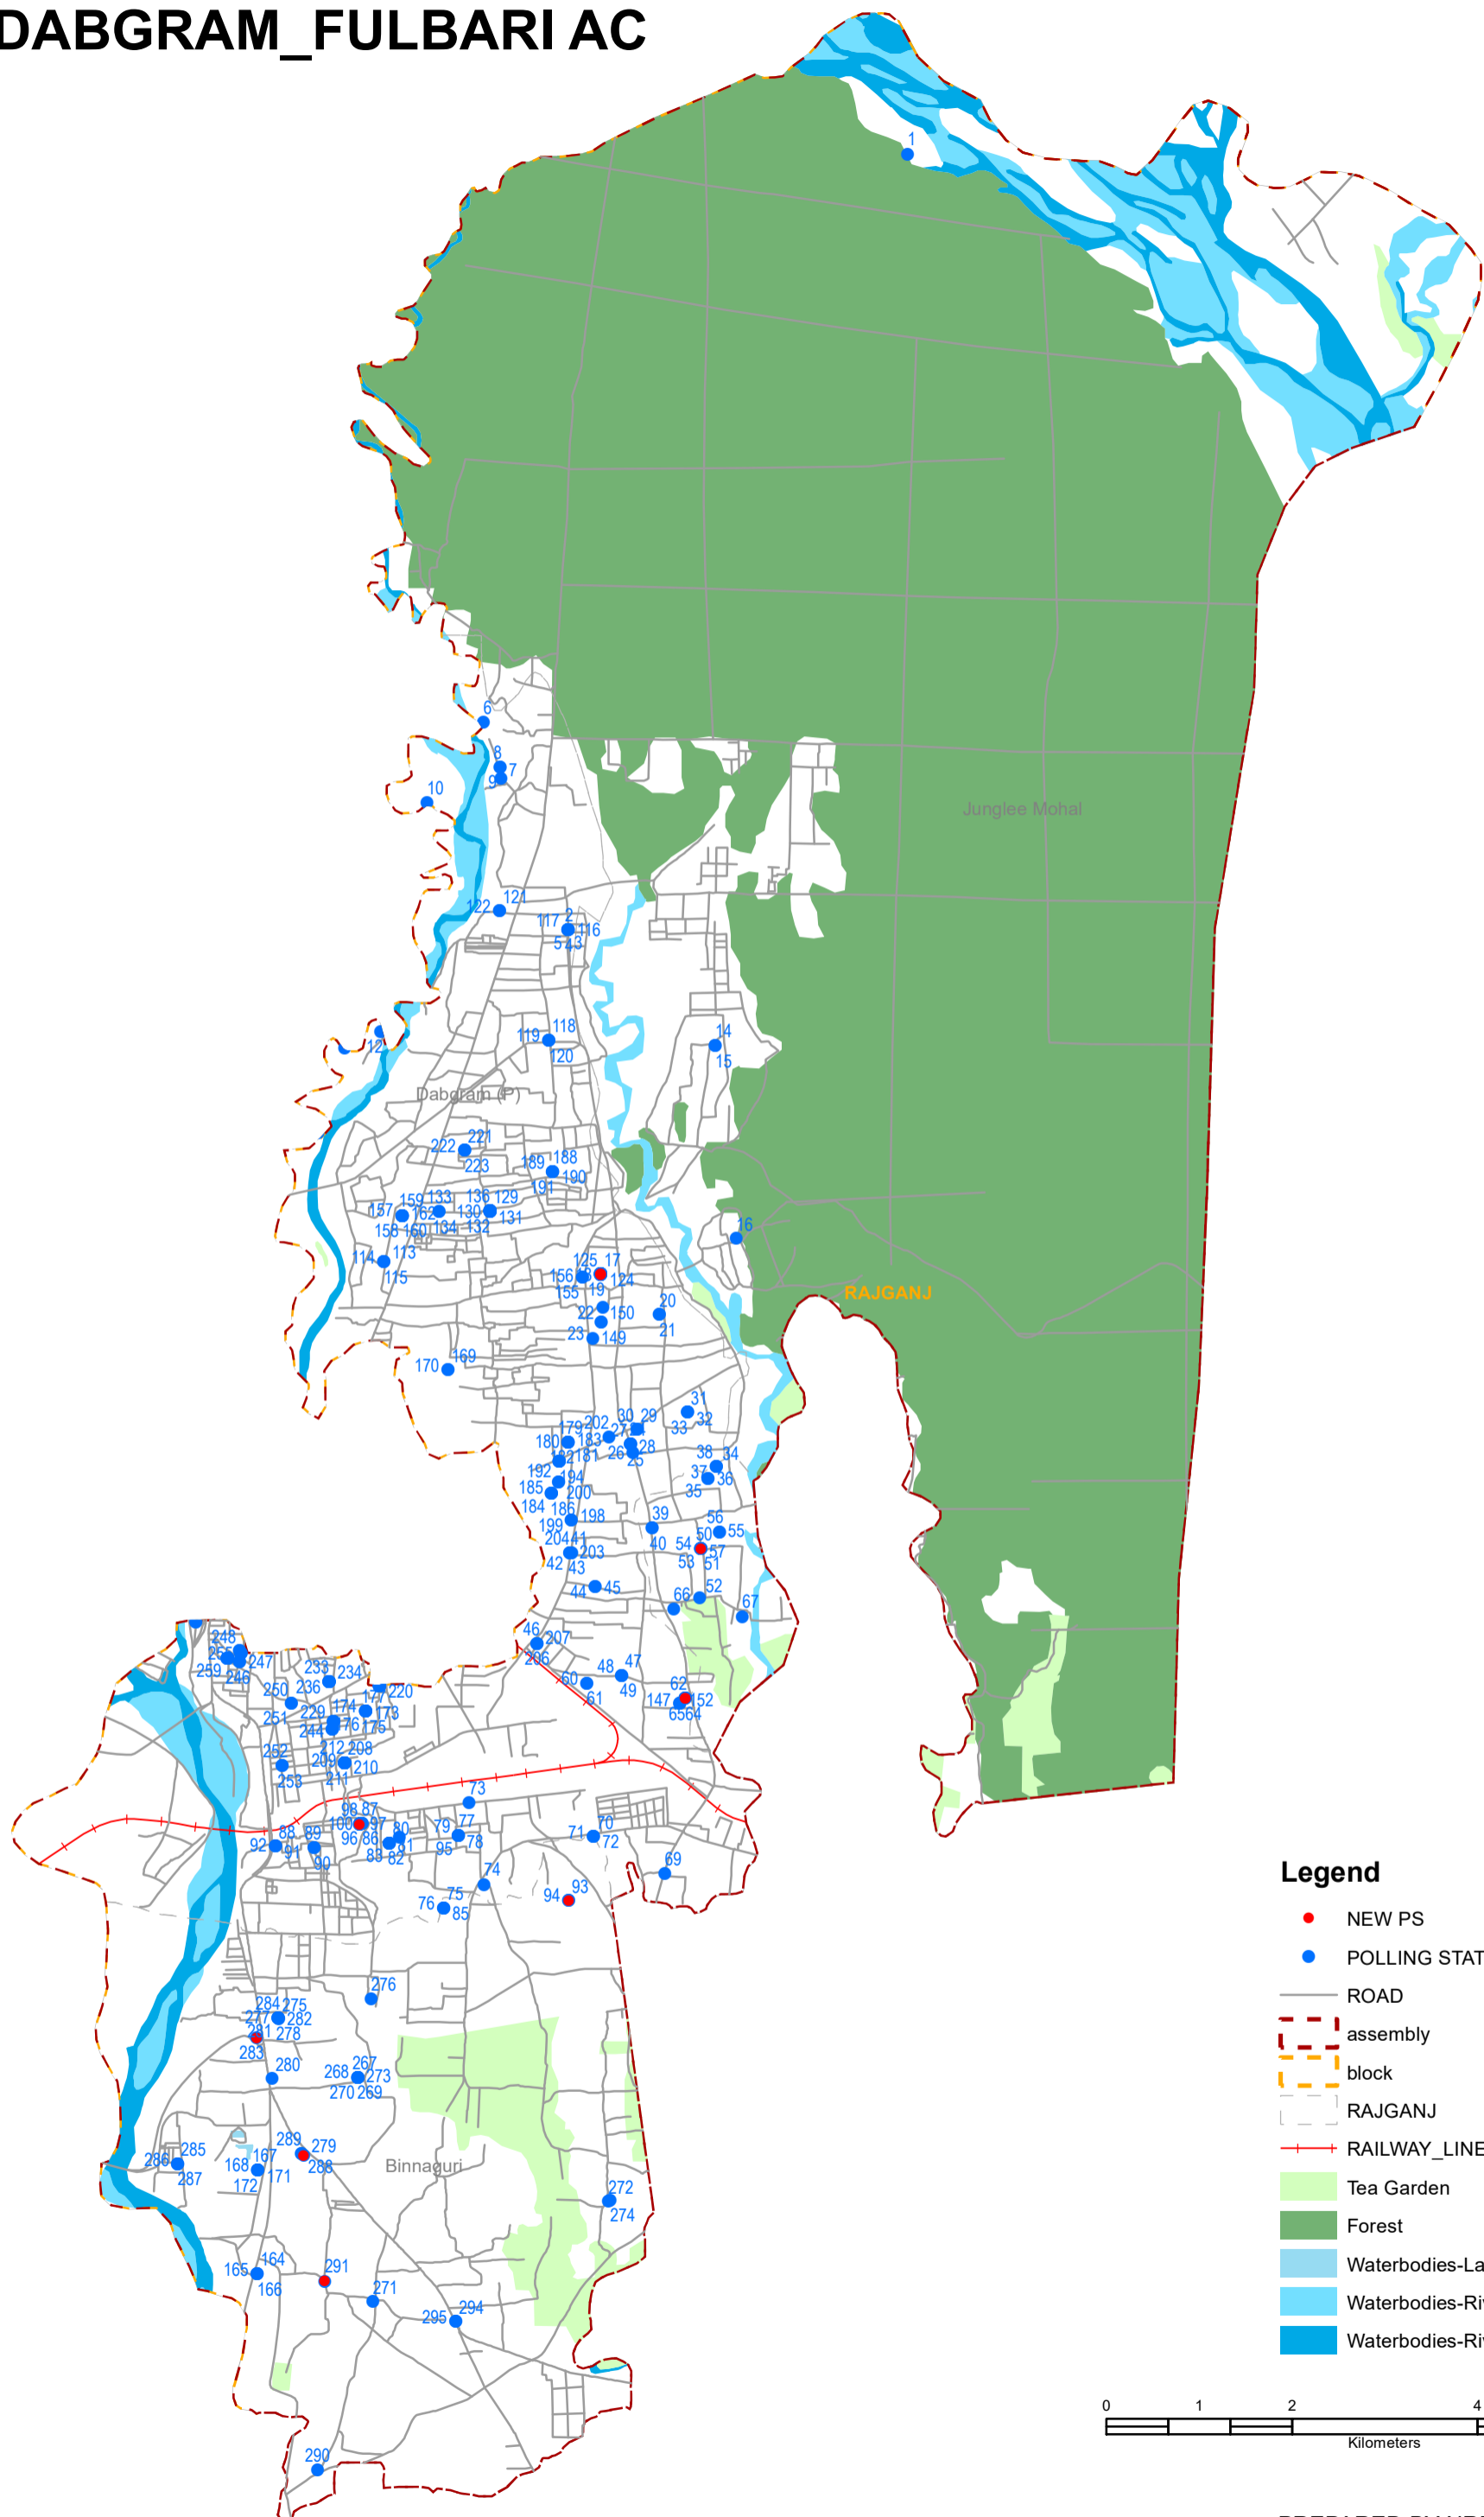

# 19 - DABGRAM\_FULBARI AC

## Legend

- NEW PS
- POLLING STATION
- ROAD
- - - assembly
- - - block
- - - RAJGANJ
- +— RAILWAY\_LINE
- Tea Garden
- Forest
- Waterbodies-Lakes/ponds-Perennial
- Waterbodies-River/Stream-Dry
- Waterbodies-River/Stream-Perennial