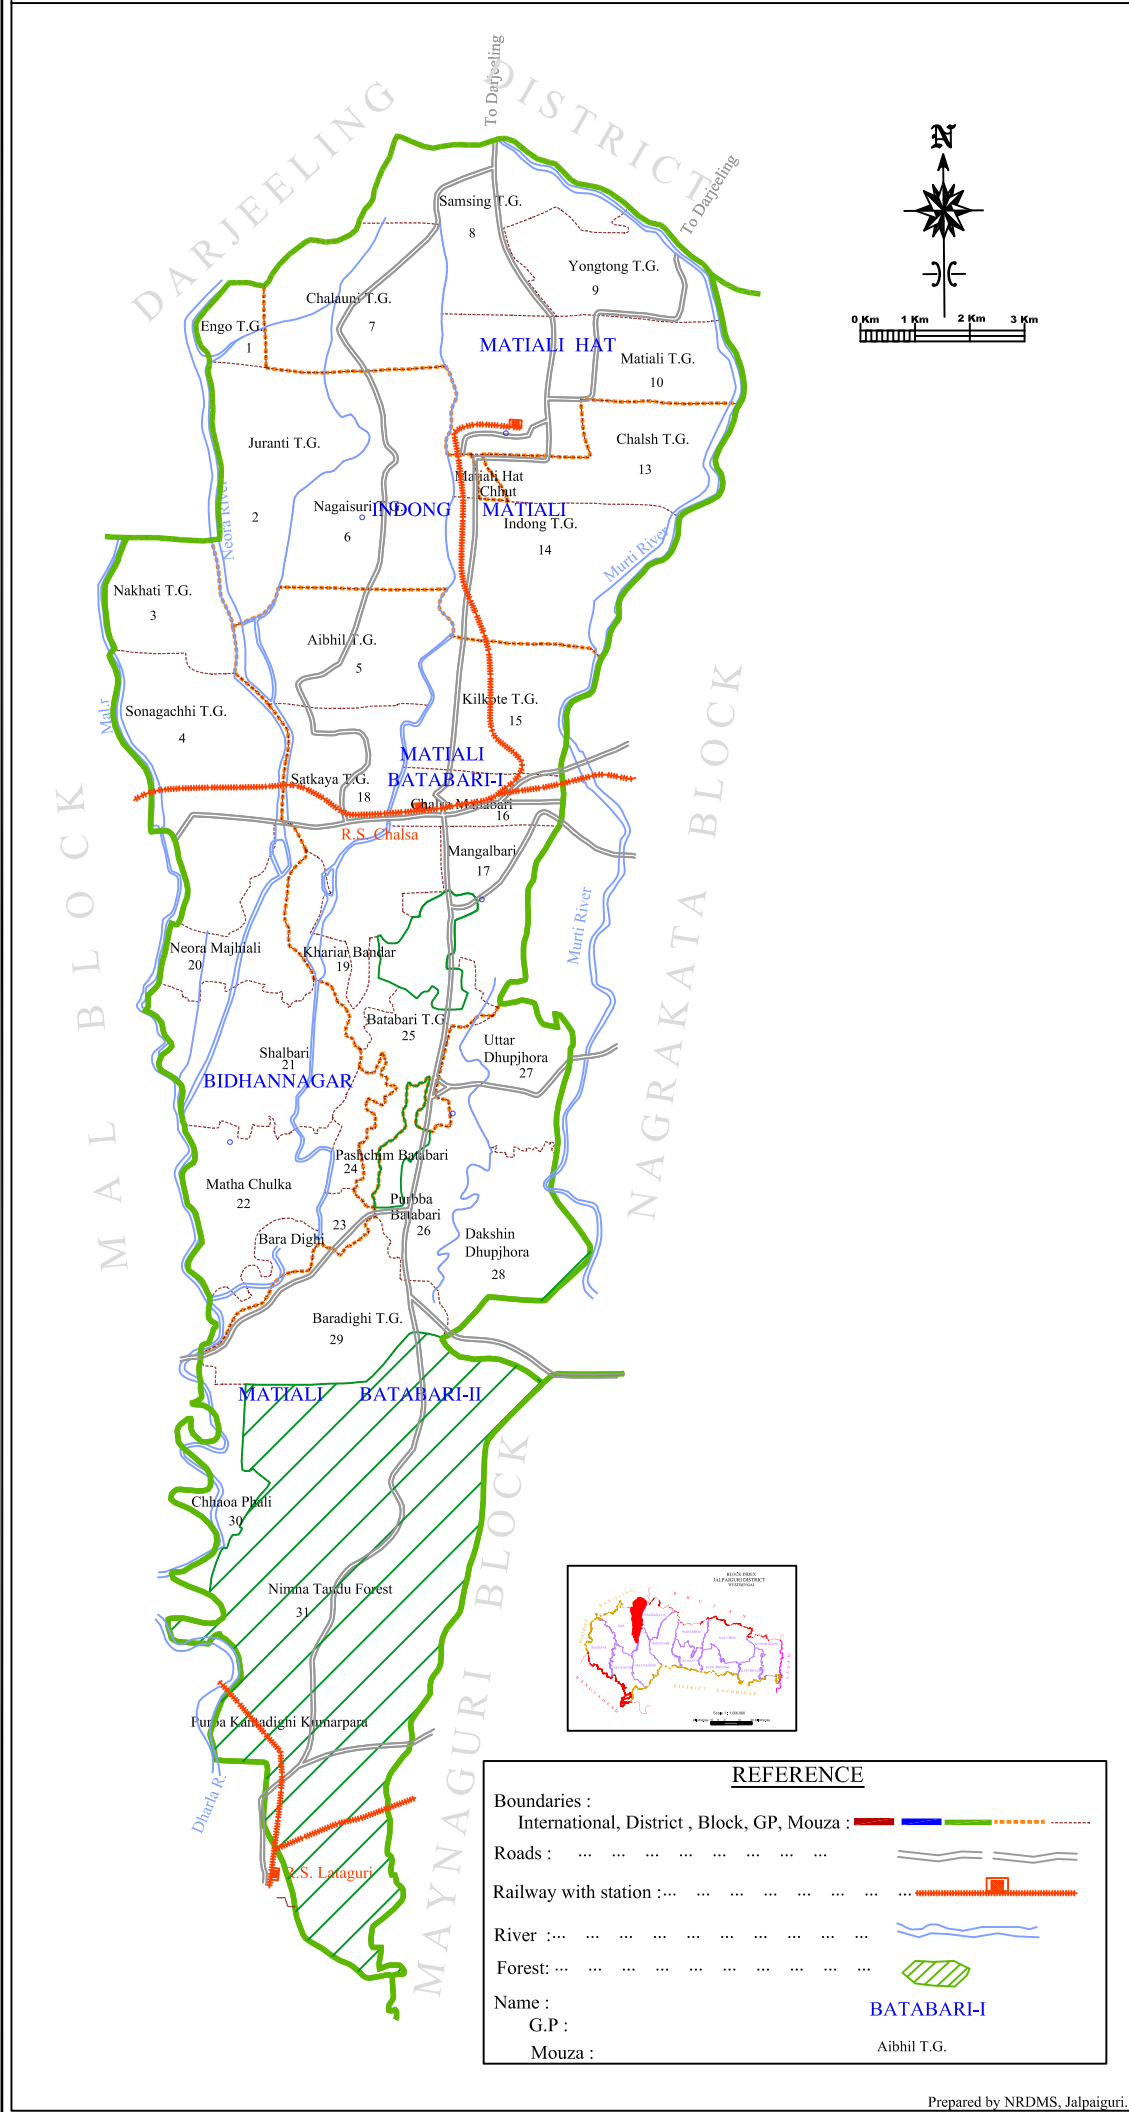

# MATIALI BLOCK

REFERENCE	
Boundaries :	
International, District, Block, GP, Mouza :	— — — — —
Roads :	— — — — —
Railway with station :	— — — — —
River :	— — — — —
Forest :	— — — — —
Name :	<b>BATABARI-I</b>
G.P. :	Aibhil T.G.
Mouza :	