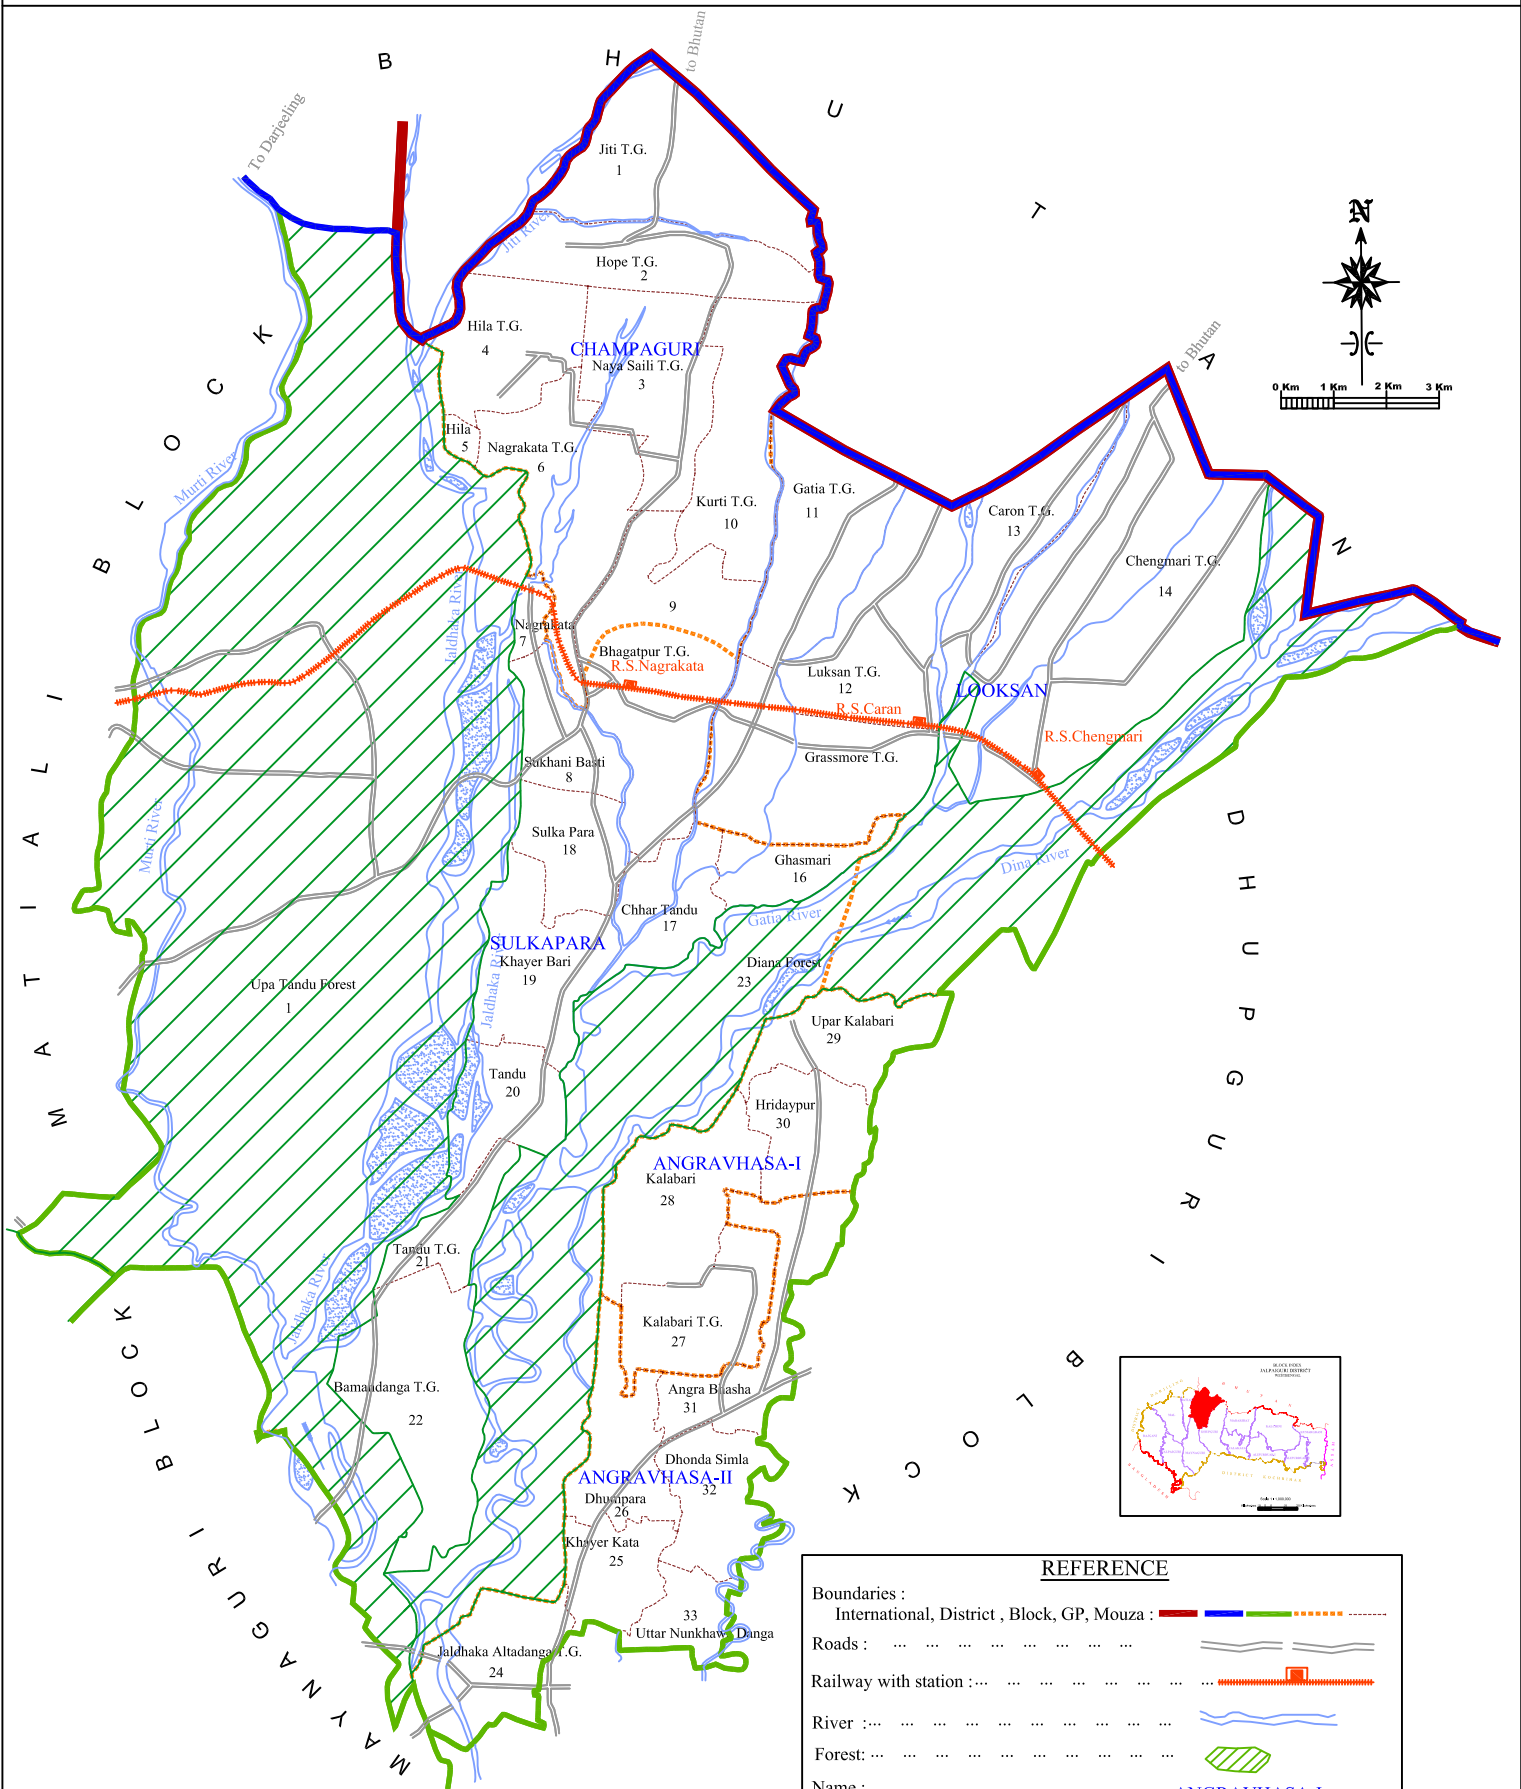

NAGRAKATA BLOCK

REFERENCE

Boundaries :	
International, District, Block, GP, Mouza :	— — — — —
Roads :	— — — — —
Railway with station :	— — — — —
River :	— — — — —
Forest :	— — — — —
Name :	ANGRAVHASA-I
G.P. :	Khayer Kata
Mouza :	Khayer Kata