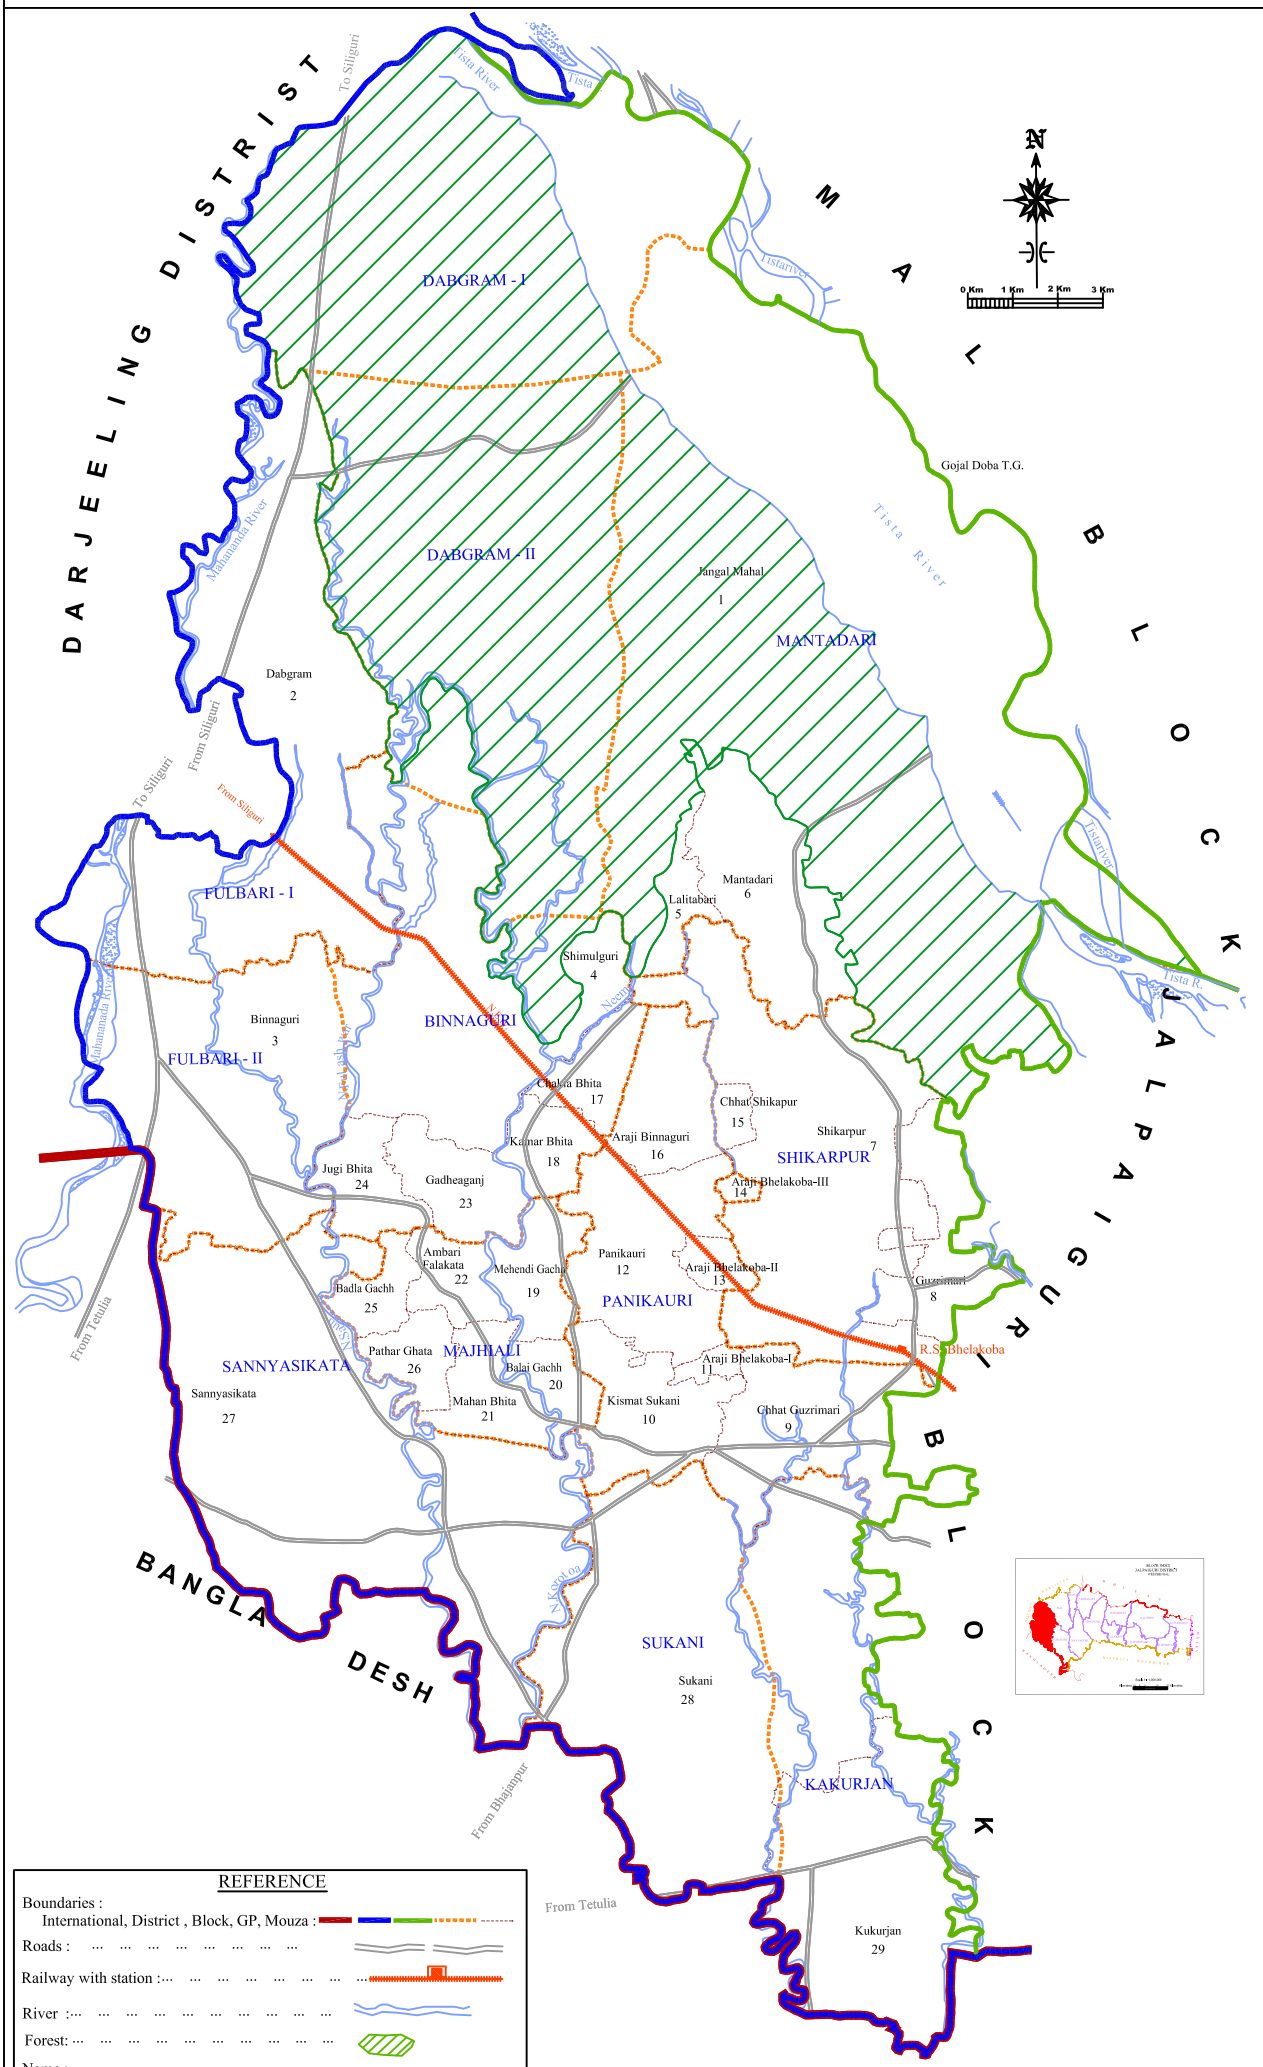

RAJGANJ BLOCK

REFERENCE	
Boundaries :	
International, District , Block, GP, Mouza :	
Roads :	
Railway with station :	
River :	
Forest :	
Name :	
G.P. :	SUKANI
Mouza :	Sukani